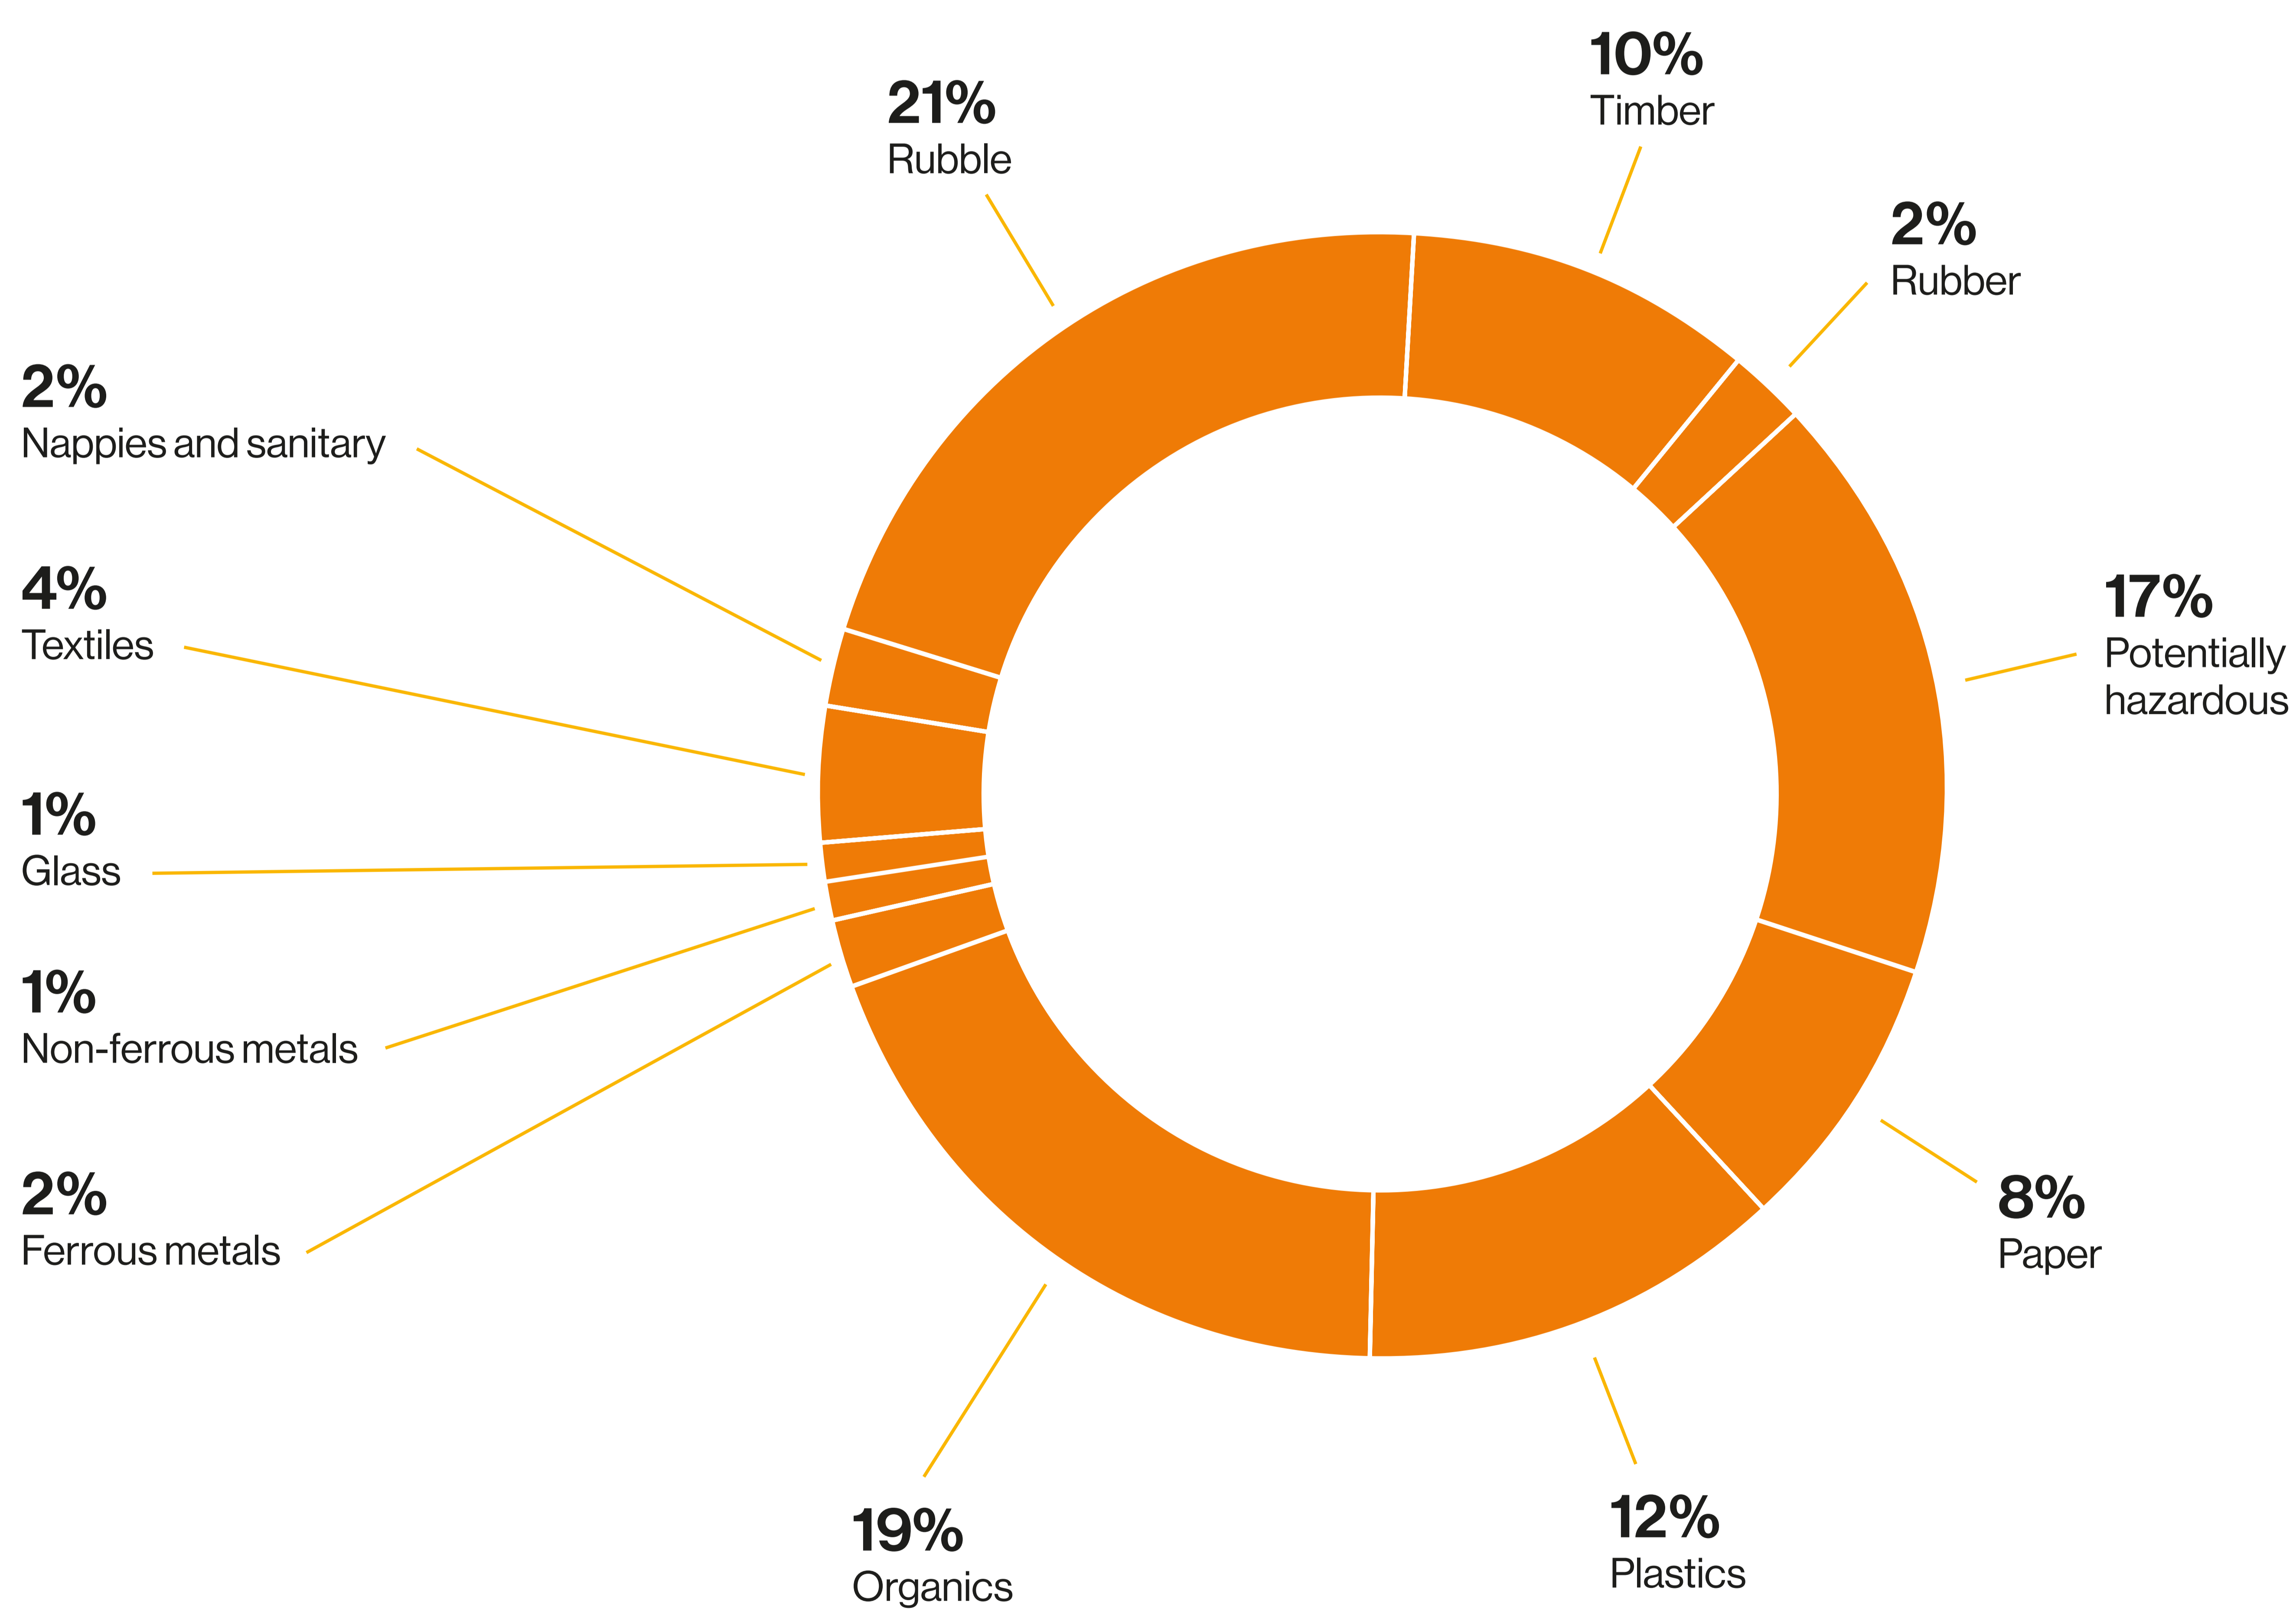

Auckland regional waste to landfill projections

Source: Auckland Waste Management and Minimisation Plan 2018, page 31

Estimated composition of waste to landfill 2016

Source: Auckland's Waste Assessment Report 2017, page 49