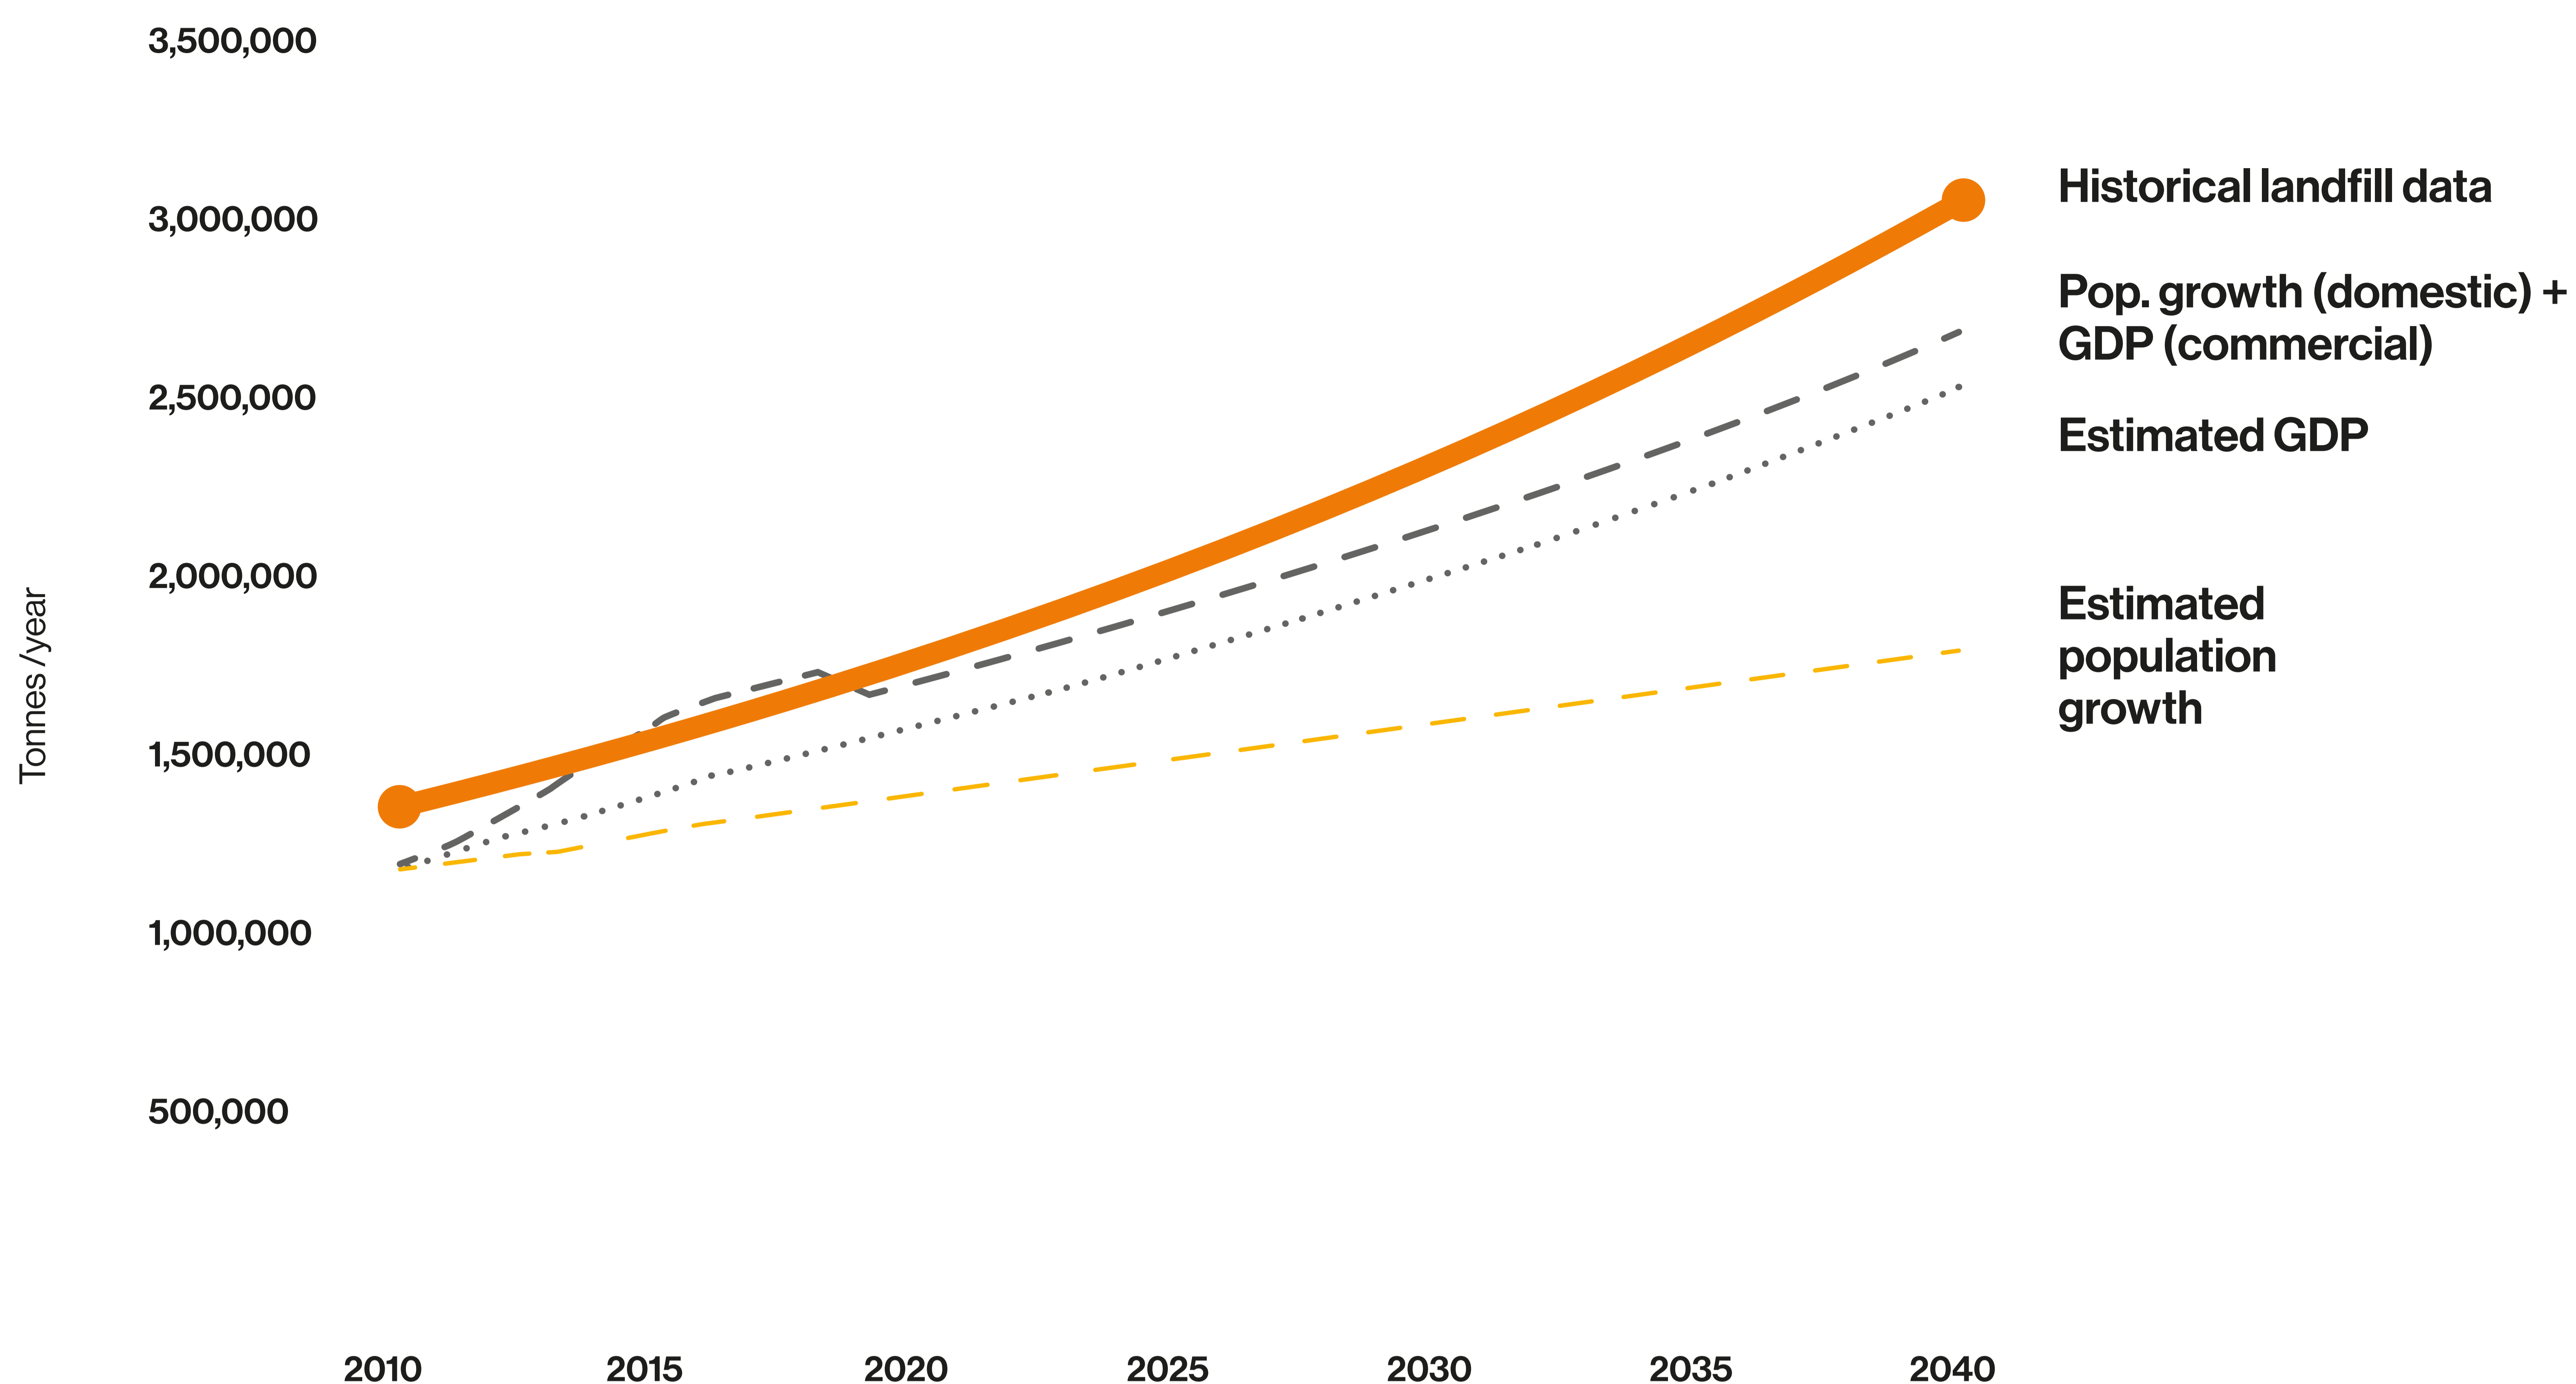

Auckland regional waste to landfill projections

Source: Auckland Waste Management and Minimisation Plan 2018, page 31

Estimated composition of waste to landfill 2016

Source: Auckland's Waste Assessment Report 2017, page 49